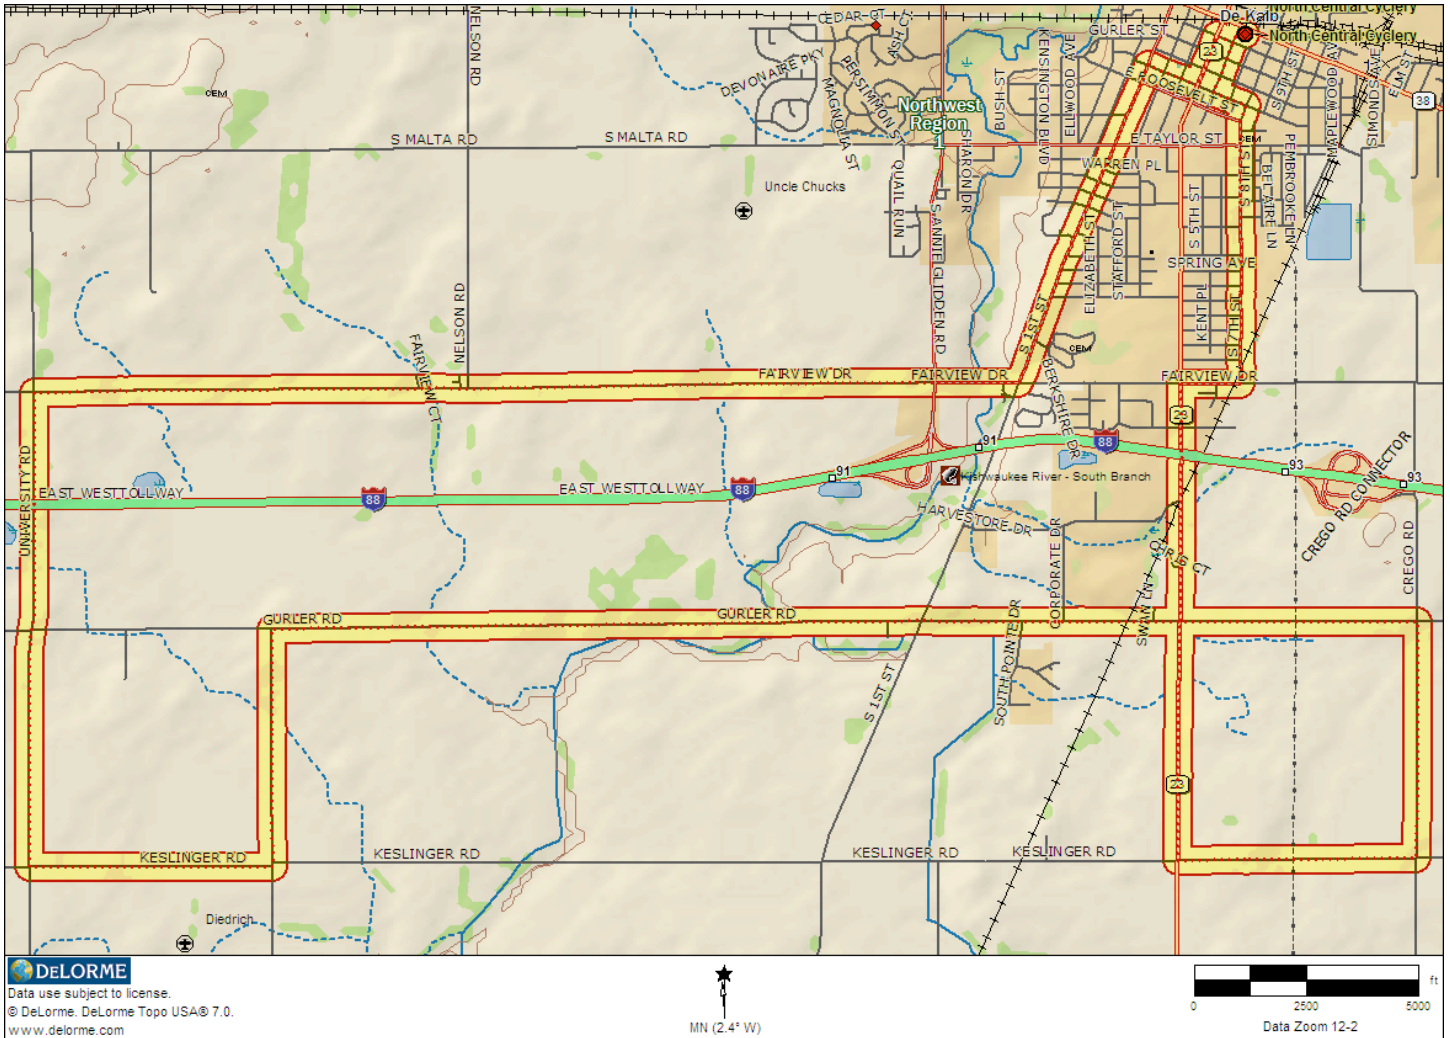

NCC Southeast and West Loop 21.05 miles

Turn Dist	Turn		Road	Total Dist
	Start	at	North Central Cyclery	0.00 mi
	Go straight (WNW)	on	Girard St	0.00 mi
0.03 mi	Turn left (SSW)	on to	S 5th St	0.03 mi
0.27 mi	Turn left (ESE)	on to	E Garden St	0.31 mi
0.15 mi	Turn right (S)	on to	S 7th St	0.46 mi
1.18 mi	Turn right (W)	on to	Fairview Dr	1.63 mi
0.25 mi	Turn left (S)	on to	SR 23 (S 4th St)	1.88 mi
1.00 mi	Turn left (E)	on to	Gurler Rd	2.89 mi
1.00 mi	Turn right (S)	on to	Crego Rd	3.89 mi
1.01 mi	Turn right (W)	on to	Keslinger Rd	4.90 mi
1.01 mi	Turn right (N)	on to	SR 23	5.90 mi
1.01 mi	Turn left (W)	on to	Gurler Rd	6.91 mi
0.52 mi	Go straight (E)	on	Gurler Rd	7.43 mi
0.03 mi	Go back (W)	on	Gurler Rd	7.46 mi
3.34 mi	Turn left (S)	on to	Anderland Rd	10.80 mi
1.01 mi	Turn right (W)	on to	Keslinger Rd	11.81 mi
1.03 mi	Turn right (N)	on to	University Rd	12.84 mi
2.00 mi	Turn right (E)	on to	Fairview Dr	14.84 mi
4.15 mi	Turn left (NNE)	on to	S 1st St	18.99 mi
1.45 mi	Turn right (ESE)	on to	E Garden St	20.44 mi
0.23 mi	Turn left (NNE)	on to	SR 23 (S 4th St)	20.67 mi
0.23 mi	Turn right (ESE)	on to	Grove St	20.90 mi
0.07 mi	Turn left (NNE)	on to	S 5th St	20.97 mi
0.05 mi	Turn right (ESE)	on to	Girard St	21.02 mi
0.03 mi	Finish	at	North Central Cyclery	21.05 mi